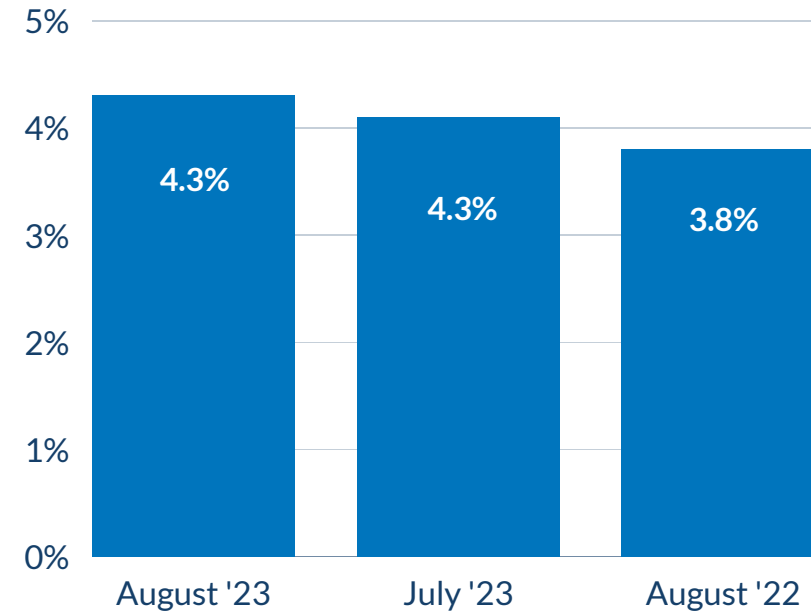

HEART OF TEXAS

Economic Snapshot

August 2023

Latest data reported from TexasLMI.com as of Sept. 15, 2023

REGIONAL UNEMPLOYMENT RATE

4.3%

AVERAGE WEEKLY WAGE

1st Quarter '23

\$1,078

REGIONAL EMPLOYMENT BY INDUSTRY

1st Quarter '23

TOTAL # OF JOBS

136,000

Source: Texas Labor Market Information, www.TexasLMI.com

WORK SOLUTIONS
 FORCE *** HEART OF TEXAS ***
 Linking Jobseekers and Employers