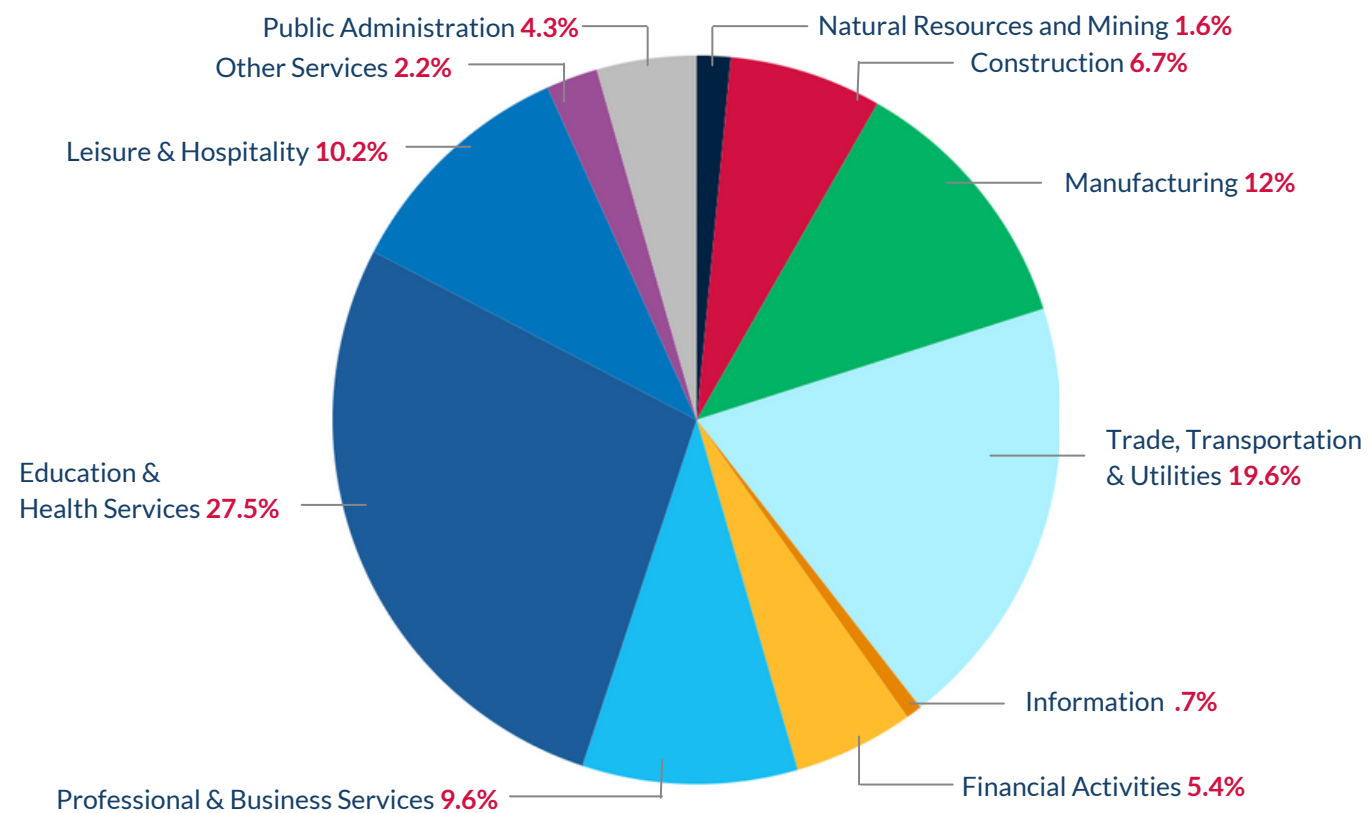

HEART OF TEXAS

Economic Snapshot

August 2023

Latest data reported from TexasLMI.com as of Sept. 15, 2023

REGIONAL UNEMPLOYMENT RATE

4.3%

AVERAGE WEEKLY WAGE

1st Quarter '23

\$1,078

REGIONAL EMPLOYMENT BY INDUSTRY

1st Quarter '23

TOTAL # OF JOBS

136,000

Source: Texas Labor Market Information, www.TexasLMI.com

WORK SOLUTIONS
 FORCE *** HEART OF TEXAS ***
 Linking Jobseekers and Employers