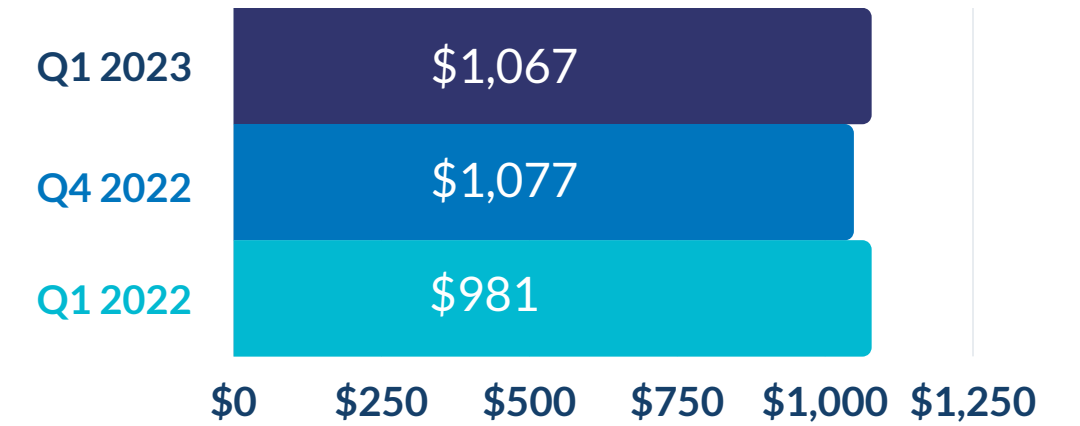

HEART OF TEXAS

Economic Snapshot

August 2023

Latest data reported from TexasLMI.com as of Sept. 15, 2023

REGIONAL UNEMPLOYMENT RATE

4.3%

AVERAGE WEEKLY WAGE

1st Quarter '23

\$1,078

REGIONAL EMPLOYMENT BY INDUSTRY

1st Quarter '23

TOTAL # OF JOBS

136,000

Source: Texas Labor Market Information, www.TexasLMI.com

WORK SOLUTIONS
 FORCE *** HEART OF TEXAS ***
 Linking Jobseekers and Employers