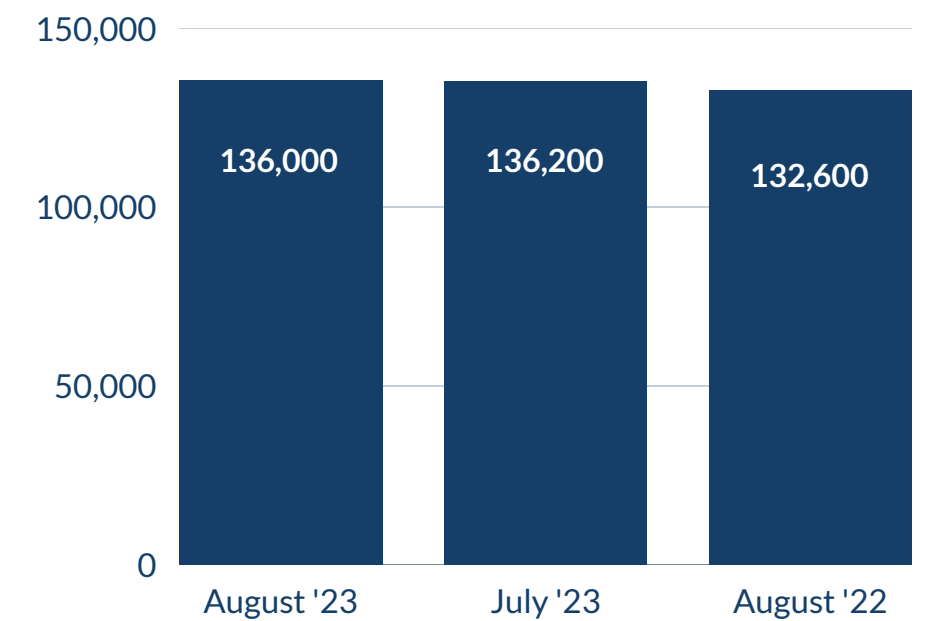

\$1,078

REGIONAL EMPLOYMENT BY INDUSTRY

1st Quarter '23

TOTAL # OF JOBS

136,000

Source: Texas Labor Market Information, www.TexasLMI.com

WORK SOLUTIONS
 FORCE *** HEART OF TEXAS ***
 Linking Jobseekers and Employers