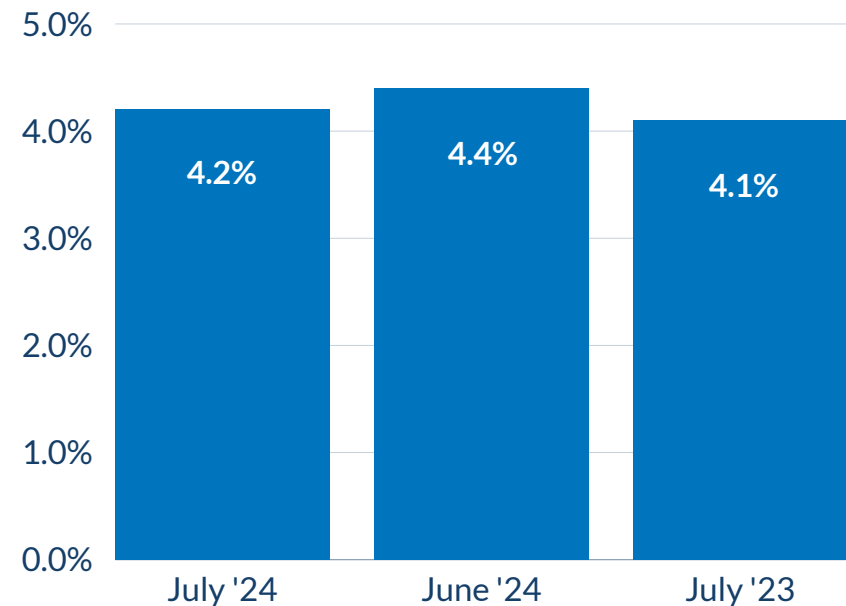

HEART OF TEXAS

Economic Snapshot

July 2024

Latest data reported from TexasLMI.com as of Aug. 16, 2024

REGIONAL UNEMPLOYMENT RATE

4.2%

AVERAGE WEEKLY WAGE

1st Quarter '24

\$1,149

REGIONAL EMPLOYMENT BY INDUSTRY

1st Quarter '24

TOTAL # OF JOBS

137,300

Waco Metropolitan Area

Source: Texas Labor Market Information, www.TexasLMI.com

The Heart of Texas Workforce Development Board, Inc. is an equal opportunity employer/program and auxiliary aids and services are available upon request to individuals with disabilities. TTY/TDD via RELAY Texas service at 711 or (TDD) 1-800-735-2989 / 1-800-735-2988 (voice).
A proud partner of the AmericanJobCenter network