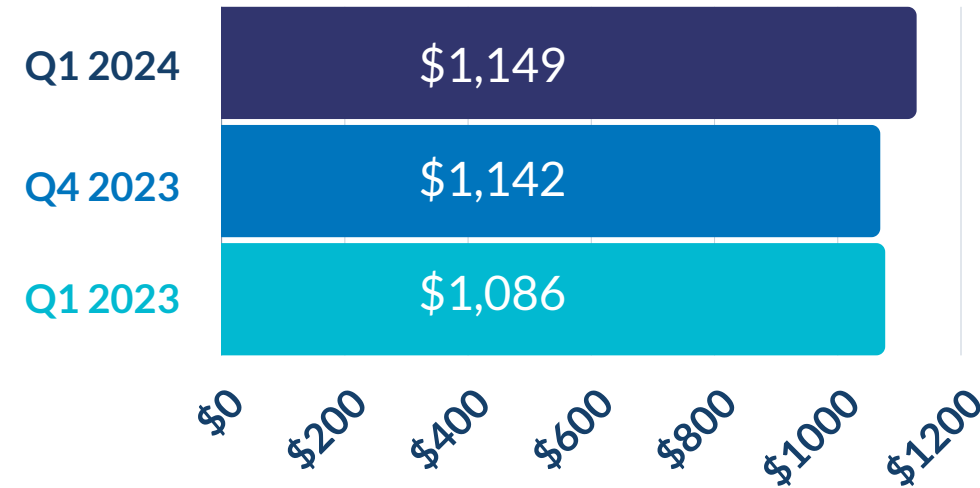

HEART OF TEXAS

Economic Snapshot

July 2024

Latest data reported from TexasLMI.com as of Aug. 16, 2024

REGIONAL UNEMPLOYMENT RATE

4.2%

AVERAGE WEEKLY WAGE

1st Quarter '24

\$1,149

REGIONAL EMPLOYMENT BY INDUSTRY

1st Quarter '24

TOTAL # OF JOBS

137,300

Waco Metropolitan Area

Source: Texas Labor Market Information, www.TexasLMI.com

The Heart of Texas Workforce Development Board, Inc. is an equal opportunity employer/program and auxiliary aids and services are available upon request to individuals with disabilities. TTY/TDD via RELAY Texas service at 711 or (TDD) 1-800-735-2989 / 1-800-735-2988 (voice).
A proud partner of the AmericanJobCenter network