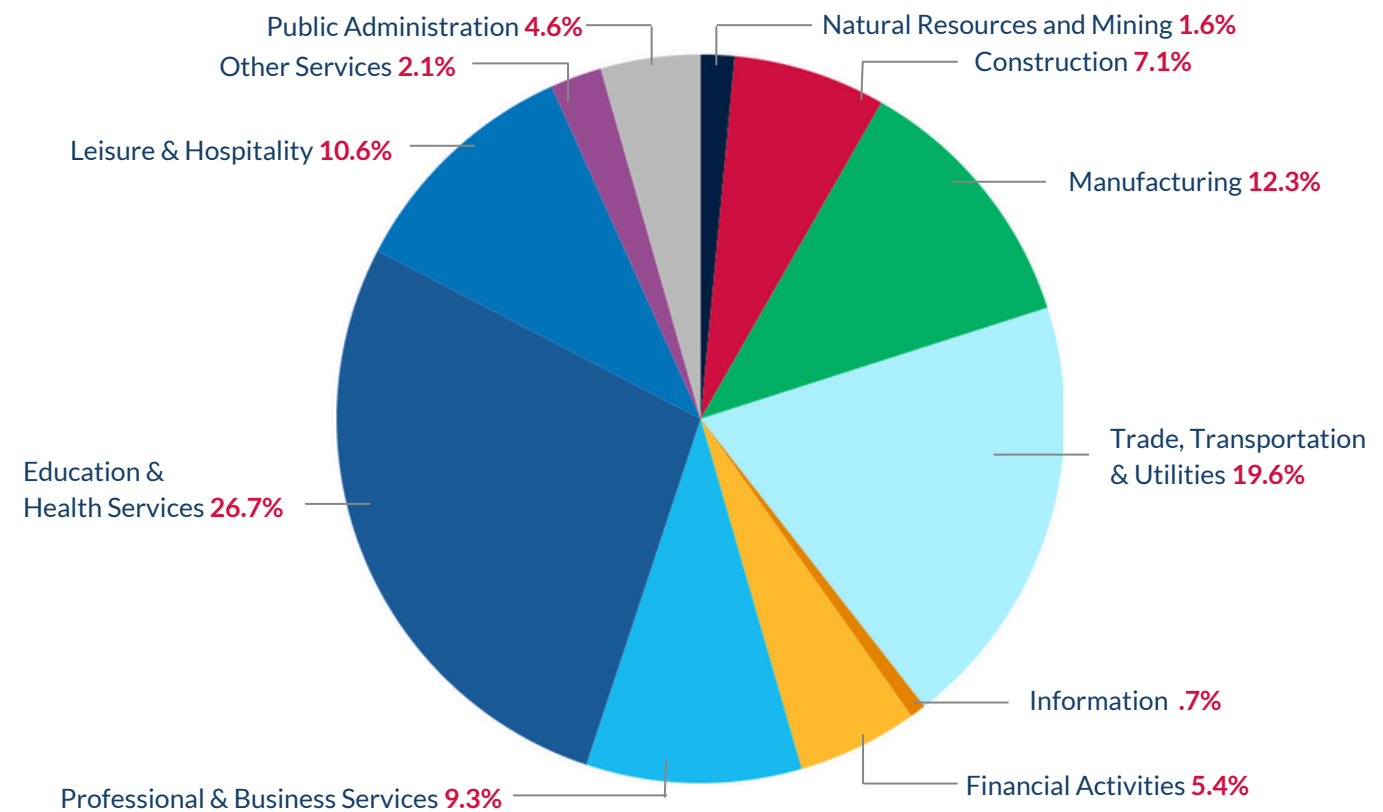

HEART OF TEXAS

Economic Snapshot

July 2024

Latest data reported from TexasLMI.com as of Aug. 16, 2024

REGIONAL UNEMPLOYMENT RATE

4.2%

AVERAGE WEEKLY WAGE

1st Quarter '24

\$1,149

REGIONAL EMPLOYMENT BY INDUSTRY

1st Quarter '24

TOTAL # OF JOBS

137,300

Waco Metropolitan Area

Source: Texas Labor Market Information, www.TexasLMI.com

The Heart of Texas Workforce Development Board, Inc. is an equal opportunity employer/program and auxiliary aids and services are available upon request to individuals with disabilities. TTY/TDD via RELAY Texas service at 711 or (TDD) 1-800-735-2989 / 1-800-735-2988 (voice).
A proud partner of the AmericanJobCenter network