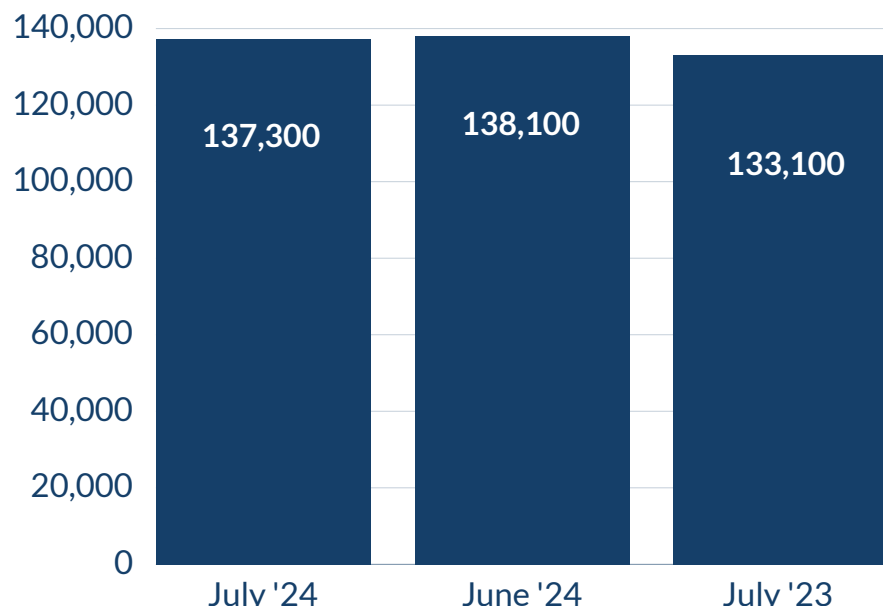

HEART OF TEXAS

Economic Snapshot

July 2024

Latest data reported from TexasLMI.com as of Aug. 16, 2024

REGIONAL UNEMPLOYMENT RATE

4.2%

AVERAGE WEEKLY WAGE

1st Quarter '24

\$1,149

REGIONAL EMPLOYMENT BY INDUSTRY

1st Quarter '24

TOTAL # OF JOBS

137,300

Waco Metropolitan Area

Source: Texas Labor Market Information, www.TexasLMI.com

The Heart of Texas Workforce Development Board, Inc. is an equal opportunity employer/program and auxiliary aids and services are available upon request to individuals with disabilities. TTY/TDD via RELAY Texas service at 711 or (TDD) 1-800-735-2989 / 1-800-735-2988 (voice).
A proud partner of the AmericanJobCenter network