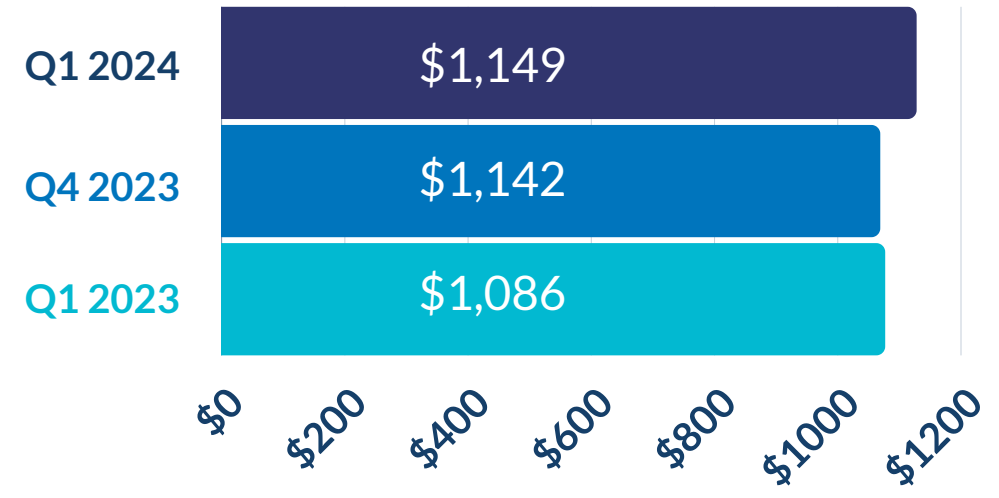

HEART OF TEXAS

Economic Snapshot

September 2024

Latest data reported from TexasLMI.com as of Oct. 18, 2024

REGIONAL UNEMPLOYMENT RATE

3.8%

AVERAGE WEEKLY WAGE

1st Quarter '24

\$1,149

REGIONAL EMPLOYMENT BY INDUSTRY

1st Quarter '24

TOTAL # OF JOBS

138,800

Waco Metropolitan Area

Source: Texas Labor Market Information, www.TexasLMI.com

The Heart of Texas Workforce Development Board, Inc. is an equal opportunity employer/program and auxiliary aids and services are available upon request to individuals with disabilities. TTY/TDD via RELAY Texas service at 711 or (TDD) 1-800-735-2989 / 1-800-735-2988 (voice).
A proud partner of the AmericanJobCenter network