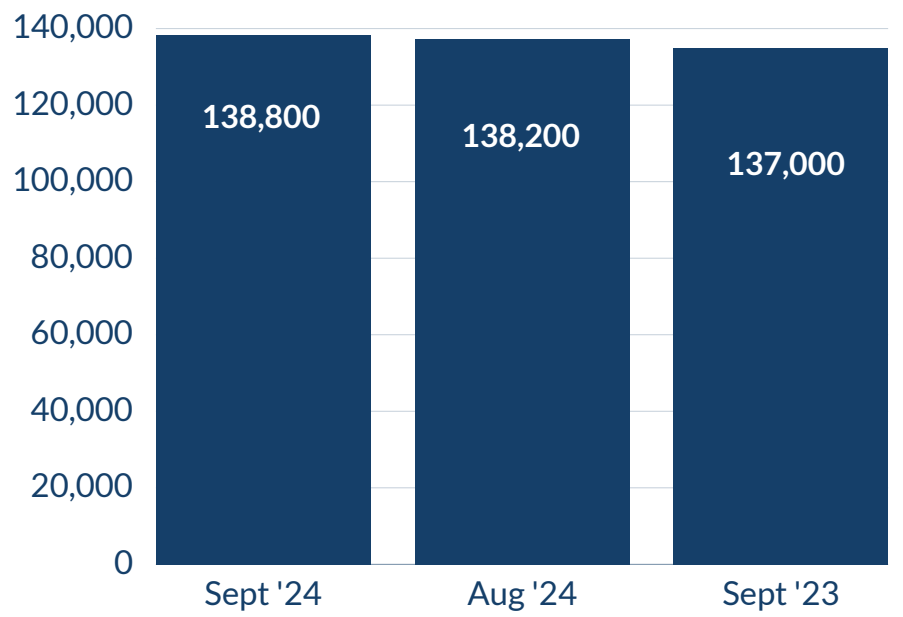

\$1,149

REGIONAL EMPLOYMENT BY INDUSTRY

1st Quarter '24

TOTAL # OF JOBS

138,800

Waco Metropolitan Area

Source: Texas Labor Market Information, www.TexasLMI.com

The Heart of Texas Workforce Development Board, Inc. is an equal opportunity employer/program and auxiliary aids and services are available upon request to individuals with disabilities. TTY/TDD via RELAY Texas service at 711 or (TDD) 1-800-735-2989 / 1-800-735-2988 (voice).
A proud partner of the AmericanJobCenter network