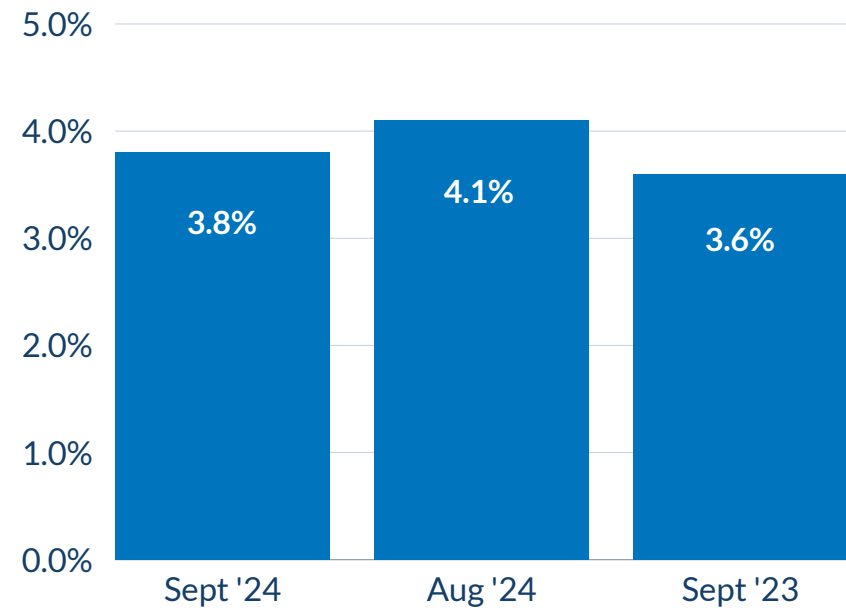

HEART OF TEXAS

Economic Snapshot

September 2024

Latest data reported from TexasLMI.com as of Oct. 18, 2024

REGIONAL UNEMPLOYMENT RATE

3.8%

AVERAGE WEEKLY WAGE

1st Quarter '24

\$1,149

REGIONAL EMPLOYMENT BY INDUSTRY

1st Quarter '24

TOTAL # OF JOBS

138,800

Waco Metropolitan Area

Source: Texas Labor Market Information, www.TexasLMI.com

The Heart of Texas Workforce Development Board, Inc. is an equal opportunity employer/program and auxiliary aids and services are available upon request to individuals with disabilities. TTY/TDD via RELAY Texas service at 711 or (TDD) 1-800-735-2989 / 1-800-735-2988 (voice).
A proud partner of the AmericanJobCenter network