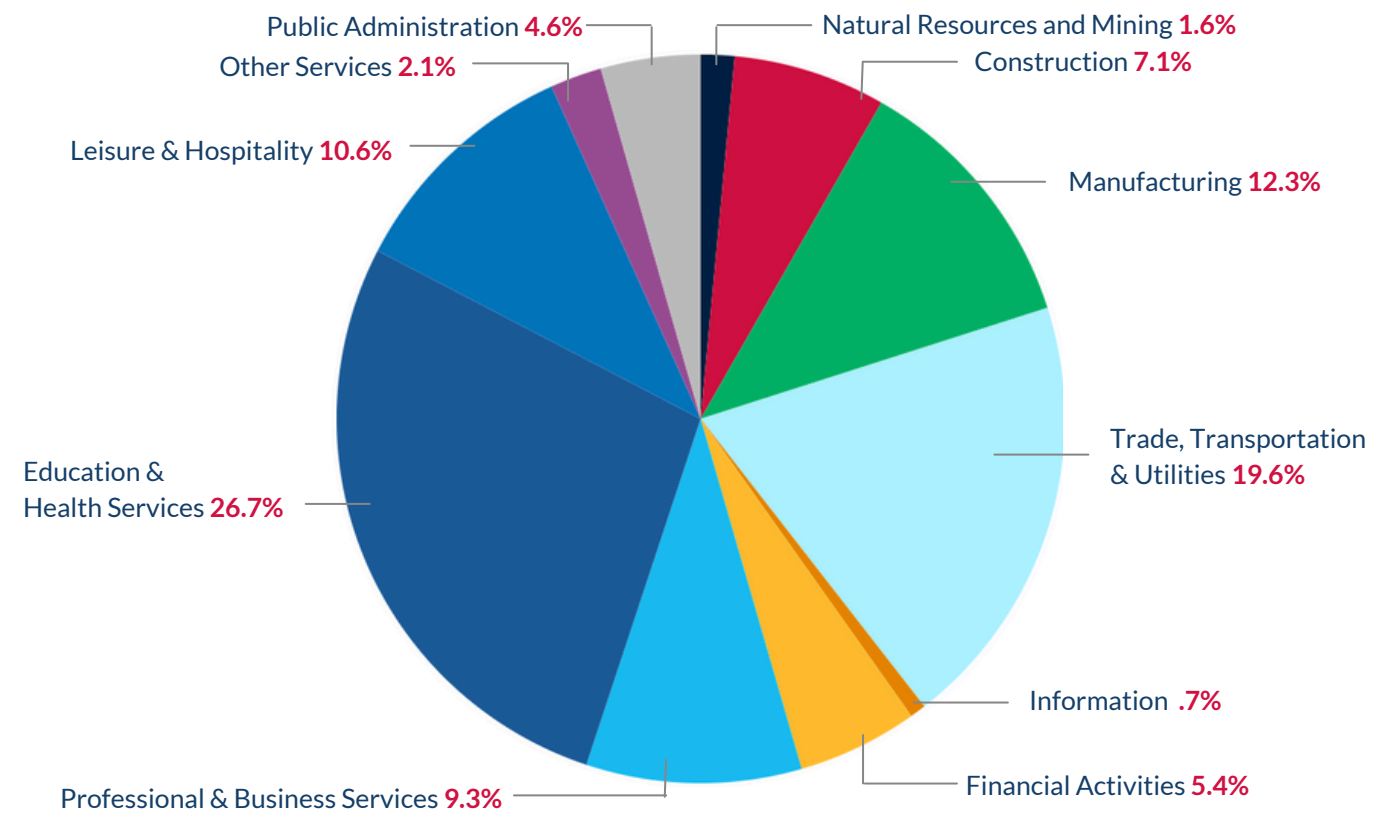

HEART OF TEXAS

Economic Snapshot

September 2024

Latest data reported from TexasLMI.com as of Oct. 18, 2024

REGIONAL UNEMPLOYMENT RATE

3.8%

AVERAGE WEEKLY WAGE

1st Quarter '24

\$1,149

REGIONAL EMPLOYMENT BY INDUSTRY

1st Quarter '24

TOTAL # OF JOBS

138,800

Waco Metropolitan Area

Source: Texas Labor Market Information, www.TexasLMI.com

The Heart of Texas Workforce Development Board, Inc. is an equal opportunity employer/program and auxiliary aids and services are available upon request to individuals with disabilities. TTY/TDD via RELAY Texas service at 711 or (TDD) 1-800-735-2989 / 1-800-735-2988 (voice).
A proud partner of the AmericanJobCenter network