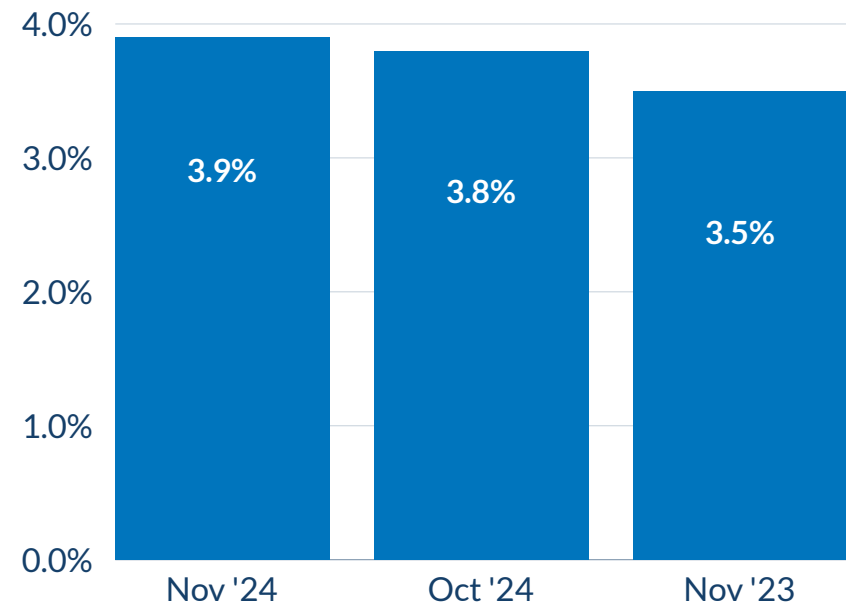

HEART OF TEXAS

Economic Snapshot

November 2024

Latest data reported from TexasLMI.com as of Dec. 20, 2024

REGIONAL UNEMPLOYMENT RATE

3.9%

AVERAGE WEEKLY WAGE

2nd Quarter '24

\$1,149

REGIONAL EMPLOYMENT BY INDUSTRY

2nd Quarter '24

TOTAL # OF JOBS

140,600

Waco Metropolitan Area

Source: Texas Labor Market Information, www.TexasLMI.com

The Heart of Texas Workforce Development Board, Inc. is an equal opportunity employer/program and auxiliary aids and services are available upon request to individuals with disabilities. TTY/TDD via RELAY Texas service at 711 or (TDD) 1-800-735-2989 / 1-800-735-2988 (voice).
A proud partner of the AmericanJobCenter network