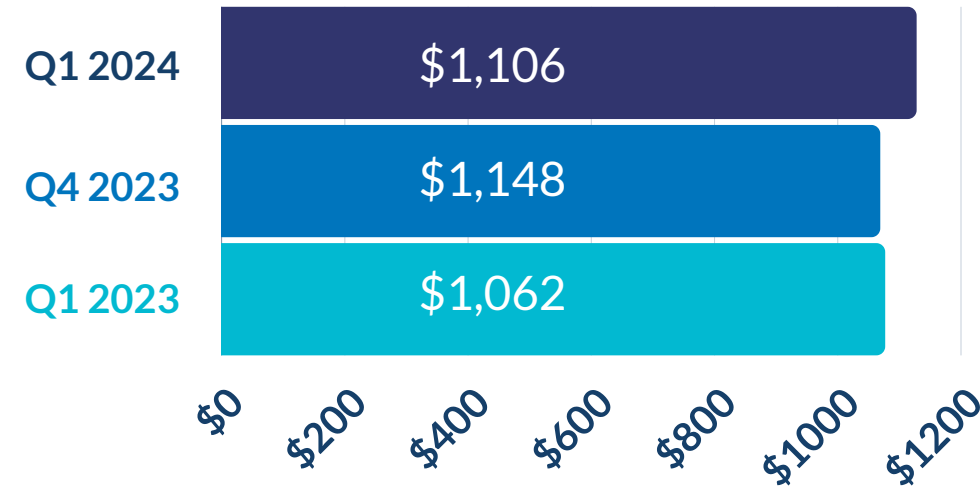

HEART OF TEXAS

Economic Snapshot

November 2024

Latest data reported from TexasLMI.com as of Dec. 20, 2024

REGIONAL UNEMPLOYMENT RATE

3.9%

AVERAGE WEEKLY WAGE

2nd Quarter '24

\$1,149

REGIONAL EMPLOYMENT BY INDUSTRY

2nd Quarter '24

TOTAL # OF JOBS

140,600

Waco Metropolitan Area

Source: Texas Labor Market Information, www.TexasLMI.com

The Heart of Texas Workforce Development Board, Inc. is an equal opportunity employer/program and auxiliary aids and services are available upon request to individuals with disabilities. TTY/TDD via RELAY Texas service at 711 or (TDD) 1-800-735-2989 / 1-800-735-2988 (voice).
A proud partner of the AmericanJobCenter network