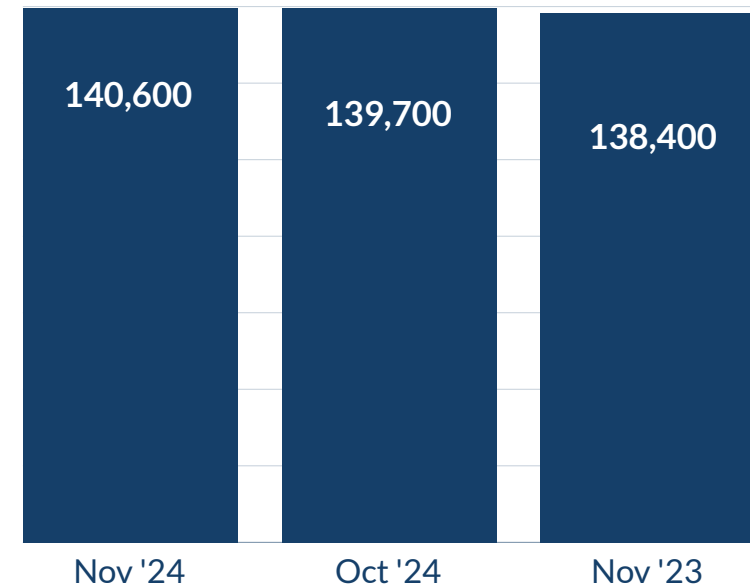

HEART OF TEXAS

Economic Snapshot

November 2024

Latest data reported from TexasLMI.com as of Dec. 20, 2024

REGIONAL UNEMPLOYMENT RATE

3.9%

AVERAGE WEEKLY WAGE

2nd Quarter '24

\$1,149

REGIONAL EMPLOYMENT BY INDUSTRY

2nd Quarter '24

TOTAL # OF JOBS

140,600

Waco Metropolitan Area

Source: Texas Labor Market Information, www.TexasLMI.com

The Heart of Texas Workforce Development Board, Inc. is an equal opportunity employer/program and auxiliary aids and services are available upon request to individuals with disabilities. TTY/TDD via RELAY Texas service at 711 or (TDD) 1-800-735-2989 / 1-800-735-2988 (voice).
A proud partner of the AmericanJobCenter network