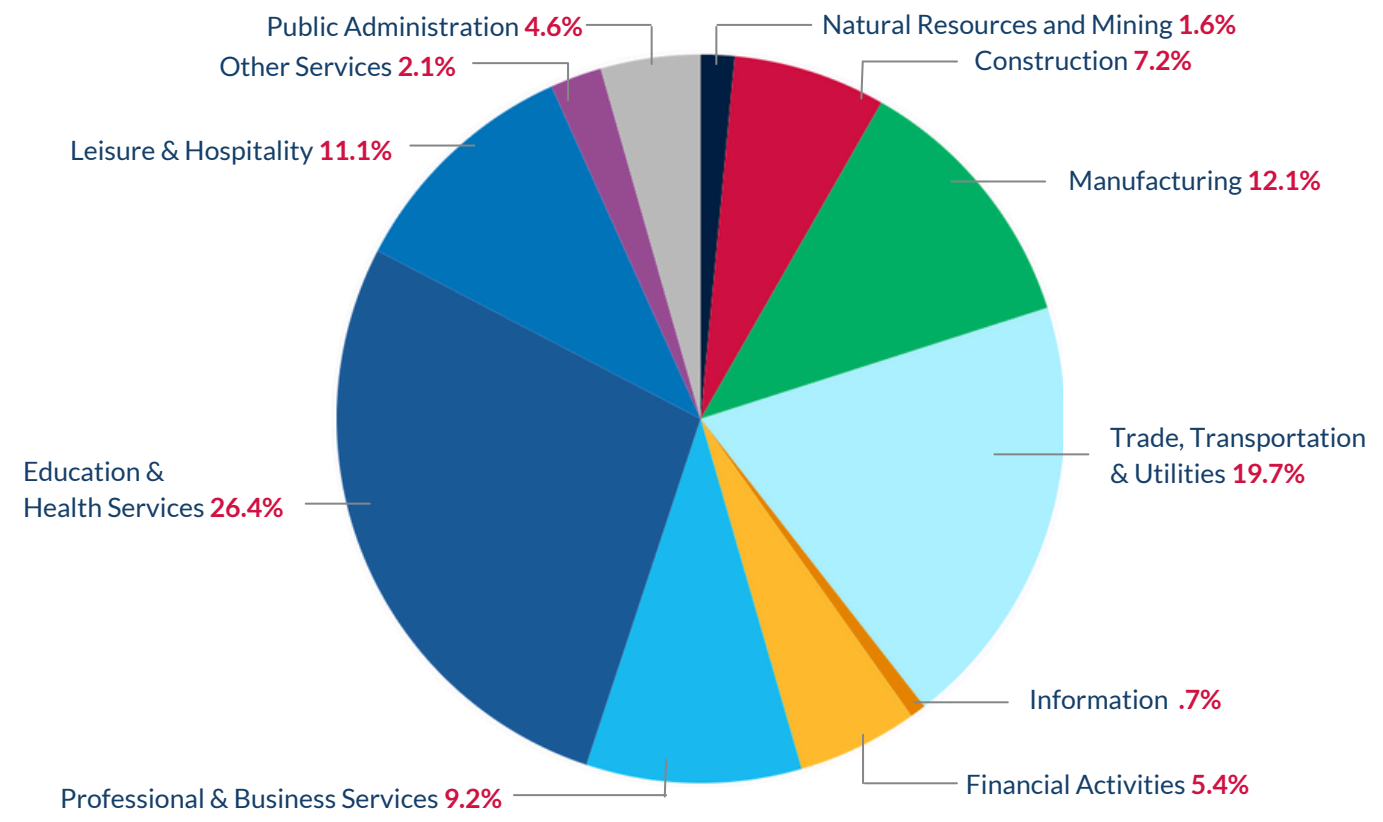

HEART OF TEXAS

Economic Snapshot

November 2024

Latest data reported from TexasLMI.com as of Dec. 20, 2024

REGIONAL UNEMPLOYMENT RATE

3.9%

AVERAGE WEEKLY WAGE

2nd Quarter '24

\$1,149

REGIONAL EMPLOYMENT BY INDUSTRY

2nd Quarter '24

TOTAL # OF JOBS

140,600

Waco Metropolitan Area

Source: Texas Labor Market Information, www.TexasLMI.com

The Heart of Texas Workforce Development Board, Inc. is an equal opportunity employer/program and auxiliary aids and services are available upon request to individuals with disabilities. TTY/TDD via RELAY Texas service at 711 or (TDD) 1-800-735-2989 / 1-800-735-2988 (voice).
A proud partner of the AmericanJobCenter network