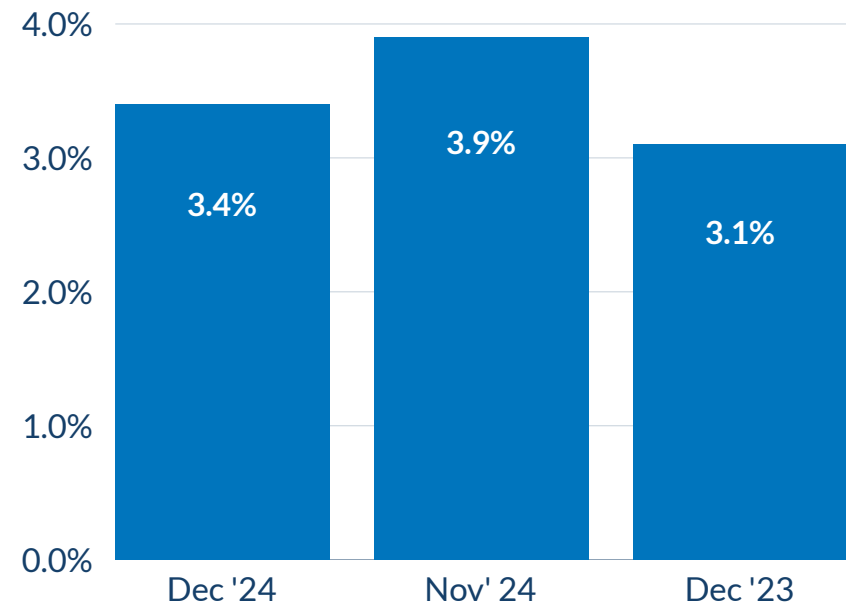

HEART OF TEXAS

Economic Snapshot

December 2024

Latest data reported from TexasLMI.com as of Jan. 24, 2025

REGIONAL UNEMPLOYMENT RATE

3.4%

AVERAGE WEEKLY WAGE

2nd Quarter '24

\$1,149

REGIONAL EMPLOYMENT BY INDUSTRY

2nd Quarter '24

TOTAL # OF JOBS

140,200

Waco Metropolitan Area

Source: Texas Labor Market Information, www.TexasLMI.com

The Heart of Texas Workforce Development Board, Inc. is an equal opportunity employer/program and auxiliary aids and services are available upon request to individuals with disabilities. TTY/TDD via RELAY Texas service at 711 or (TDD) 1-800-735-2989 / 1-800-735-2988 (voice).
A proud partner of the AmericanJobCenter network