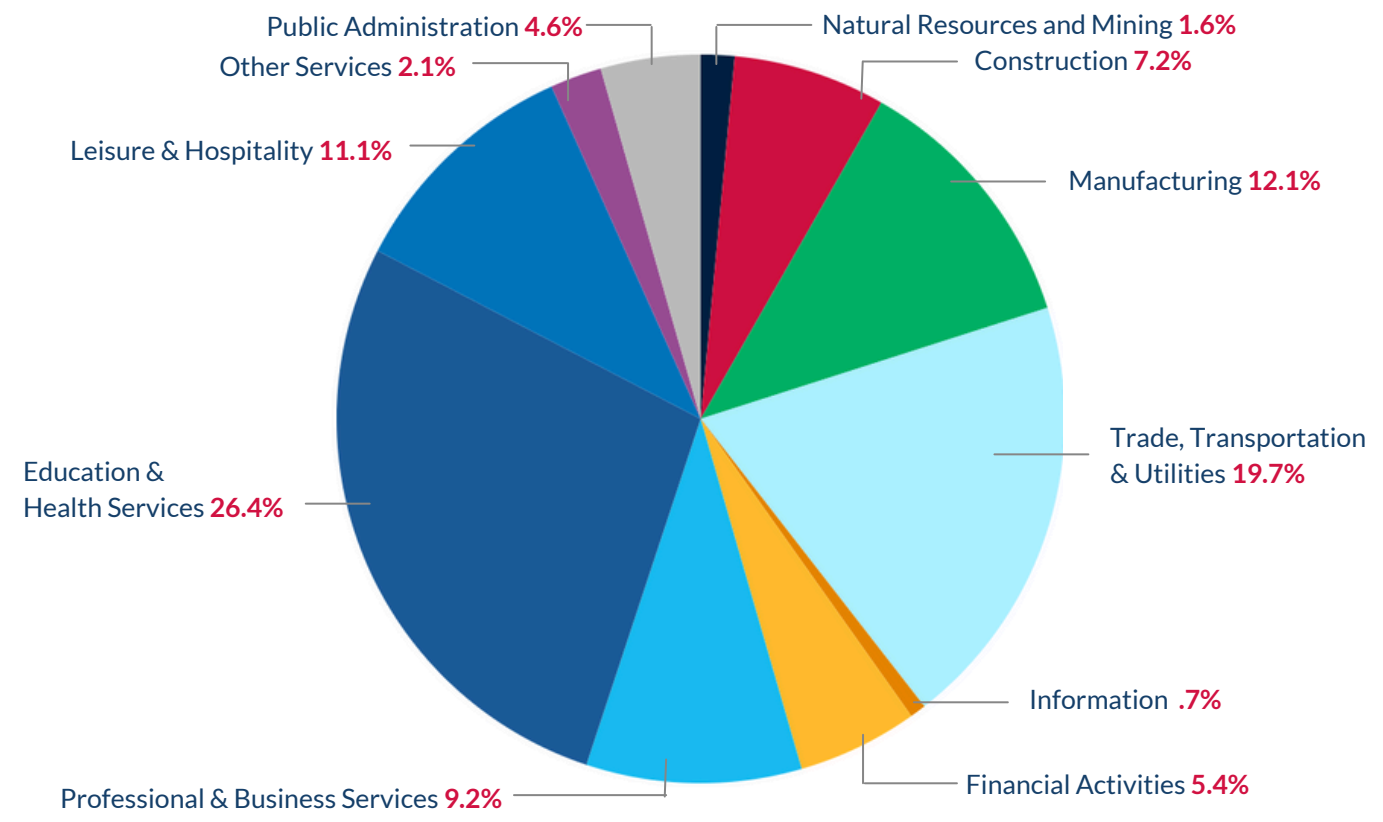

HEART OF TEXAS

Economic Snapshot

December 2024

Latest data reported from TexasLMI.com as of Jan. 24, 2025

REGIONAL UNEMPLOYMENT RATE

3.4%

AVERAGE WEEKLY WAGE

2nd Quarter '24

\$1,149

REGIONAL EMPLOYMENT BY INDUSTRY

2nd Quarter '24

TOTAL # OF JOBS

140,200

Waco Metropolitan Area

Source: Texas Labor Market Information, www.TexasLMI.com

The Heart of Texas Workforce Development Board, Inc. is an equal opportunity employer/program and auxiliary aids and services are available upon request to individuals with disabilities. TTY/TDD via RELAY Texas service at 711 or (TDD) 1-800-735-2989 / 1-800-735-2988 (voice).
A proud partner of the AmericanJobCenter network