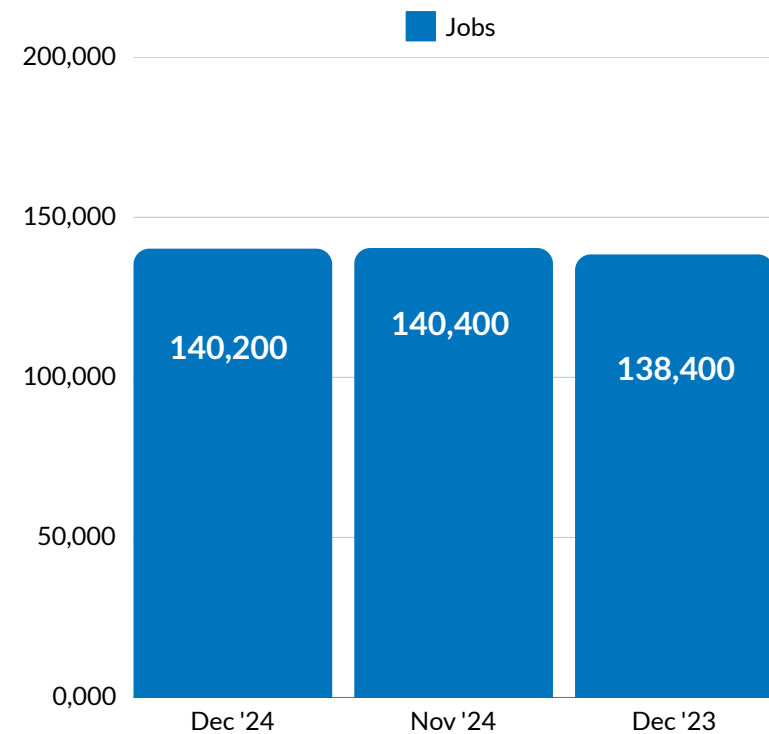

HEART OF TEXAS

Economic Snapshot

December 2024

Latest data reported from TexasLMI.com as of Jan. 24, 2025

REGIONAL UNEMPLOYMENT RATE

3.4%

AVERAGE WEEKLY WAGE

2nd Quarter '24

\$1,149

REGIONAL EMPLOYMENT BY INDUSTRY

2nd Quarter '24

TOTAL # OF JOBS

140,200

Waco Metropolitan Area

Source: Texas Labor Market Information, www.TexasLMI.com

The Heart of Texas Workforce Development Board, Inc. is an equal opportunity employer/program and auxiliary aids and services are available upon request to individuals with disabilities. TTY/TDD via RELAY Texas service at 711 or (TDD) 1-800-735-2989 / 1-800-735-2988 (voice).
A proud partner of the AmericanJobCenter network