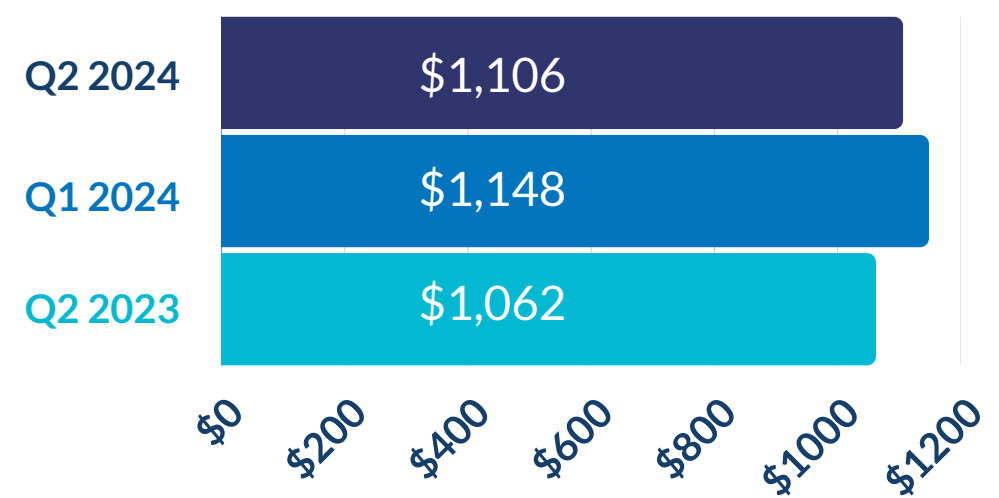

HEART OF TEXAS

Economic Snapshot

December 2024

Latest data reported from TexasLMI.com as of Jan. 24, 2025

REGIONAL UNEMPLOYMENT RATE

3.4%

AVERAGE WEEKLY WAGE

2nd Quarter '24

\$1,149

REGIONAL EMPLOYMENT BY INDUSTRY

2nd Quarter '24

TOTAL # OF JOBS

140,200

Waco Metropolitan Area

Source: Texas Labor Market Information, www.TexasLMI.com

The Heart of Texas Workforce Development Board, Inc. is an equal opportunity employer/program and auxiliary aids and services are available upon request to individuals with disabilities. TTY/TDD via RELAY Texas service at 711 or (TDD) 1-800-735-2989 / 1-800-735-2988 (voice).
A proud partner of the AmericanJobCenter network