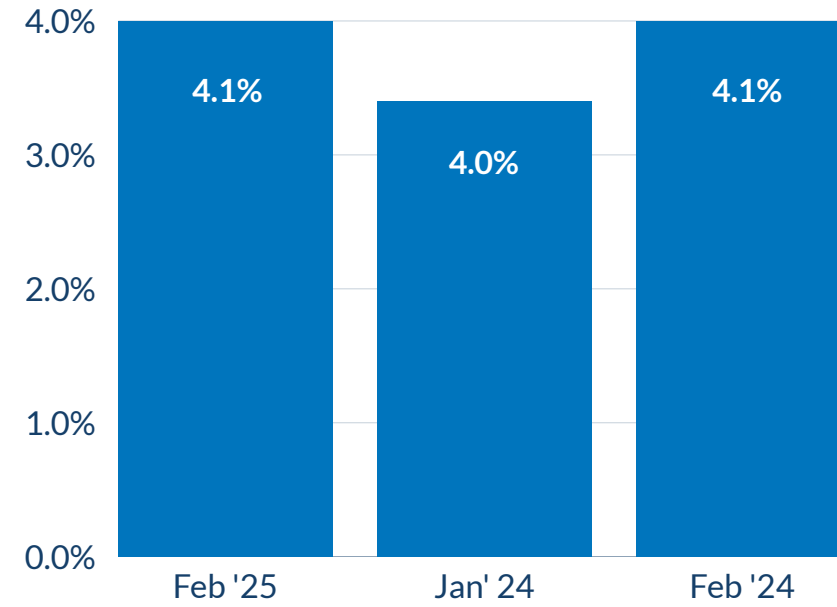

HEART OF TEXAS

Economic Snapshot

February 2025

Latest data reported from TexasLMI.com as of March 28, 2025

REGIONAL UNEMPLOYMENT RATE

4.1%

AVERAGE WEEKLY WAGE

3rd Quarter '24

\$1,150

REGIONAL EMPLOYMENT BY INDUSTRY

3rd Quarter '24

TOTAL # OF JOBS

143,200

Waco Metropolitan Area

Source: Texas Labor Market Information, www.TexasLMI.com

WORK SOLUTIONS
FORCE ★ ★ ★ HEART OF TEXAS ★ ★ ★
 Linking Jobseekers and Employers