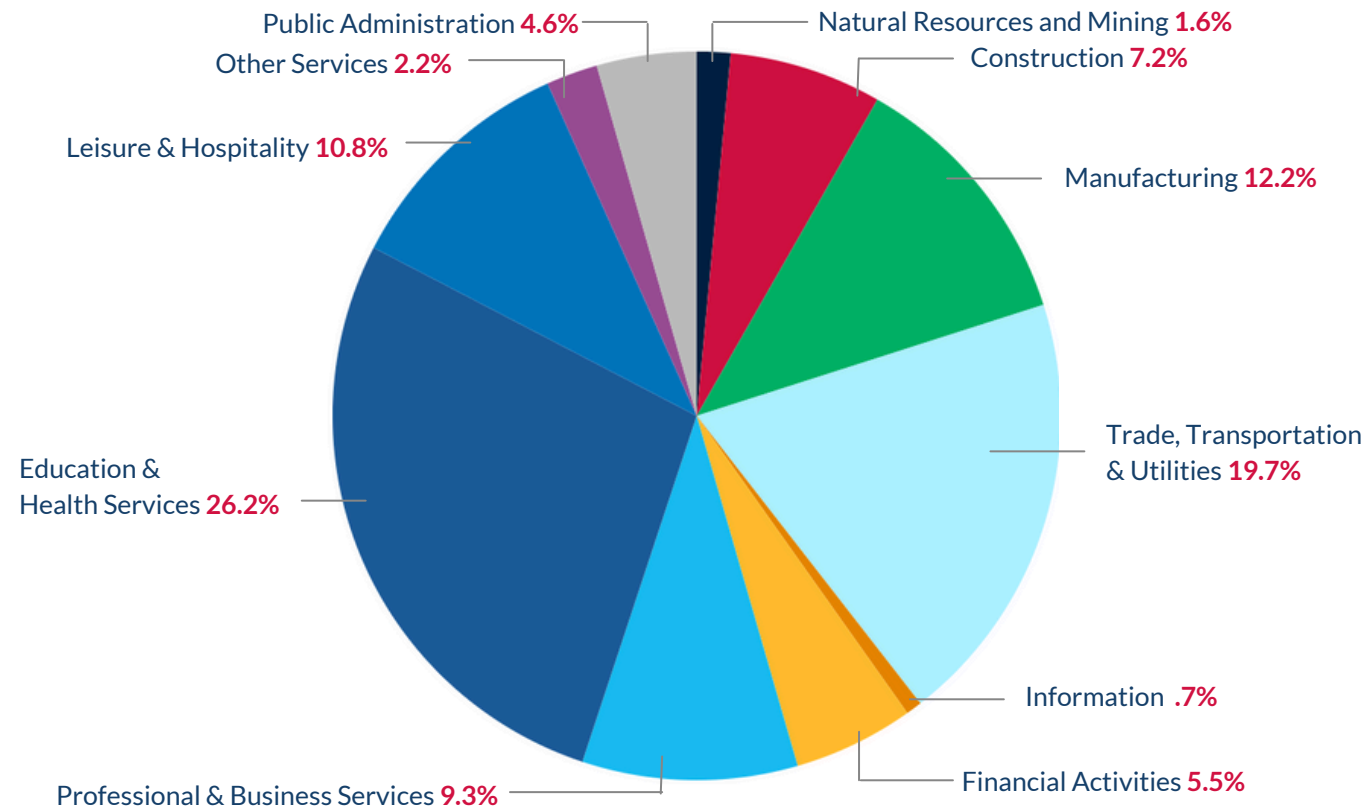

\$1,150

REGIONAL EMPLOYMENT BY INDUSTRY

3rd Quarter '24

TOTAL # OF JOBS

143,200

Waco Metropolitan Area

Source: Texas Labor Market Information, www.TexasLMI.com

WORK SOLUTIONS
FORCE ★ ★ ★ HEART OF TEXAS ★ ★ ★
 Linking Jobseekers and Employers