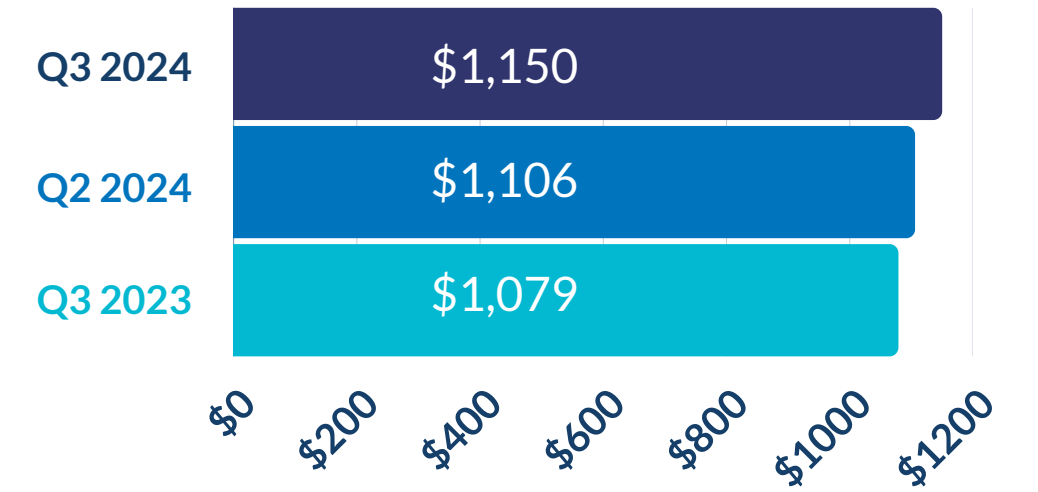

AVERAGE WEEKLY WAGE

3rd Quarter '24

$1,150