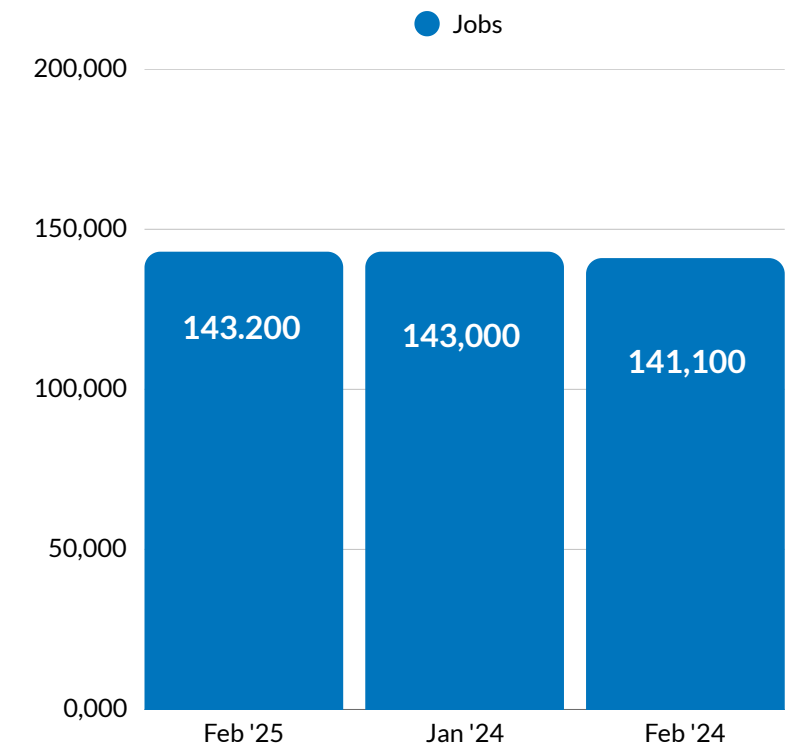

HEART OF TEXAS

Economic Snapshot

February 2025

Latest data reported from TexasLMI.com as of March 28, 2025

REGIONAL UNEMPLOYMENT RATE

4.1%

AVERAGE WEEKLY WAGE

3rd Quarter '24

\$1,150

REGIONAL EMPLOYMENT BY INDUSTRY

3rd Quarter '24

TOTAL # OF JOBS

143,200

Waco Metropolitan Area

Source: Texas Labor Market Information, www.TexasLMI.com

WORK SOLUTIONS
FORCE ★ ★ ★ HEART OF TEXAS ★ ★ ★
 Linking Jobseekers and Employers